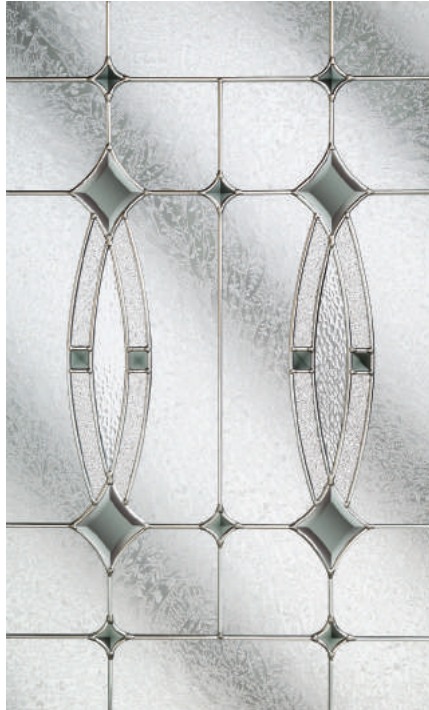

Want to see the glass you love in the door you've chosen? Check out - door-designer.co.uk

Lunna 9Q