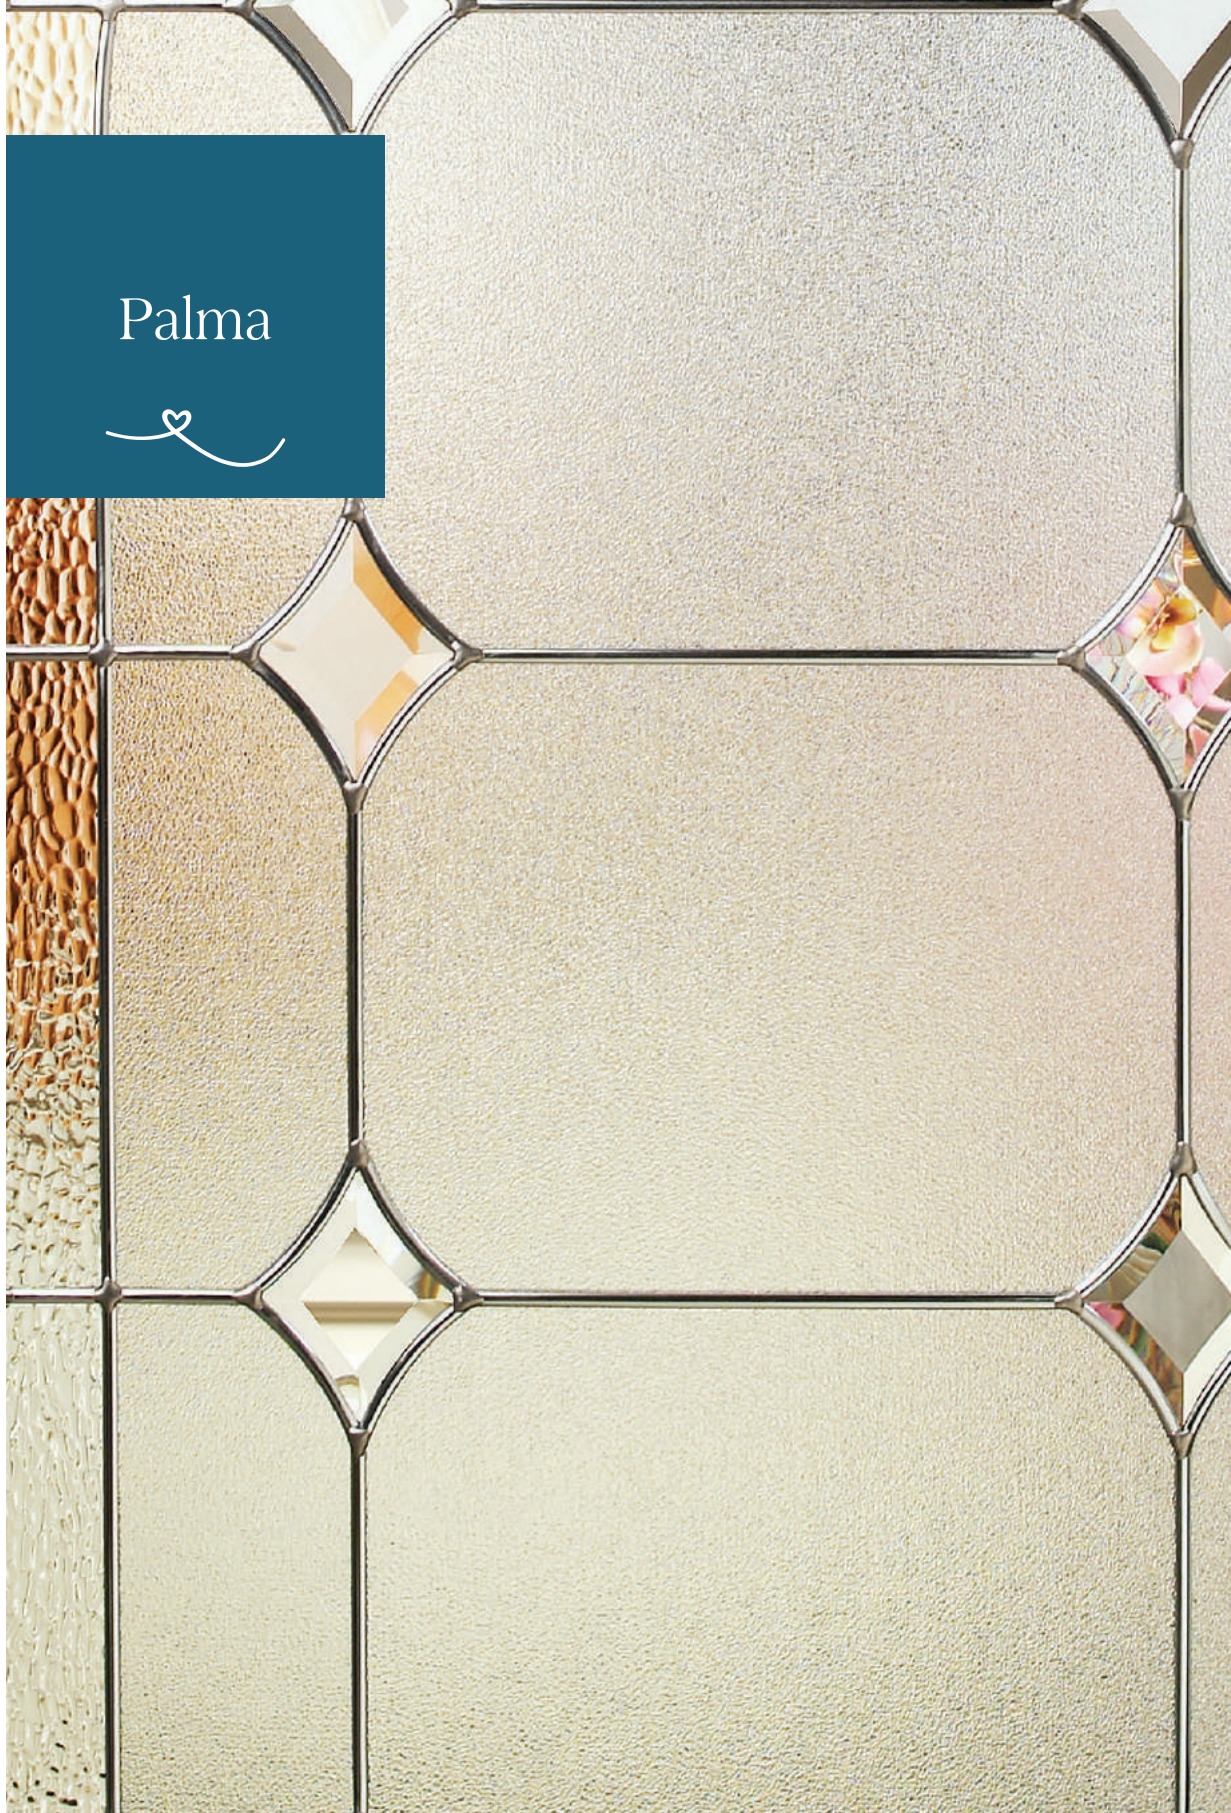

Premium

Palma

- Zinc coming
- Pear backing glass featuring Hammered detail
- Clear bevels

Palma Glass Patterns

Want to see the glass you love in the door you've chosen? Check out - door-designer.co.uk

Palma 9N