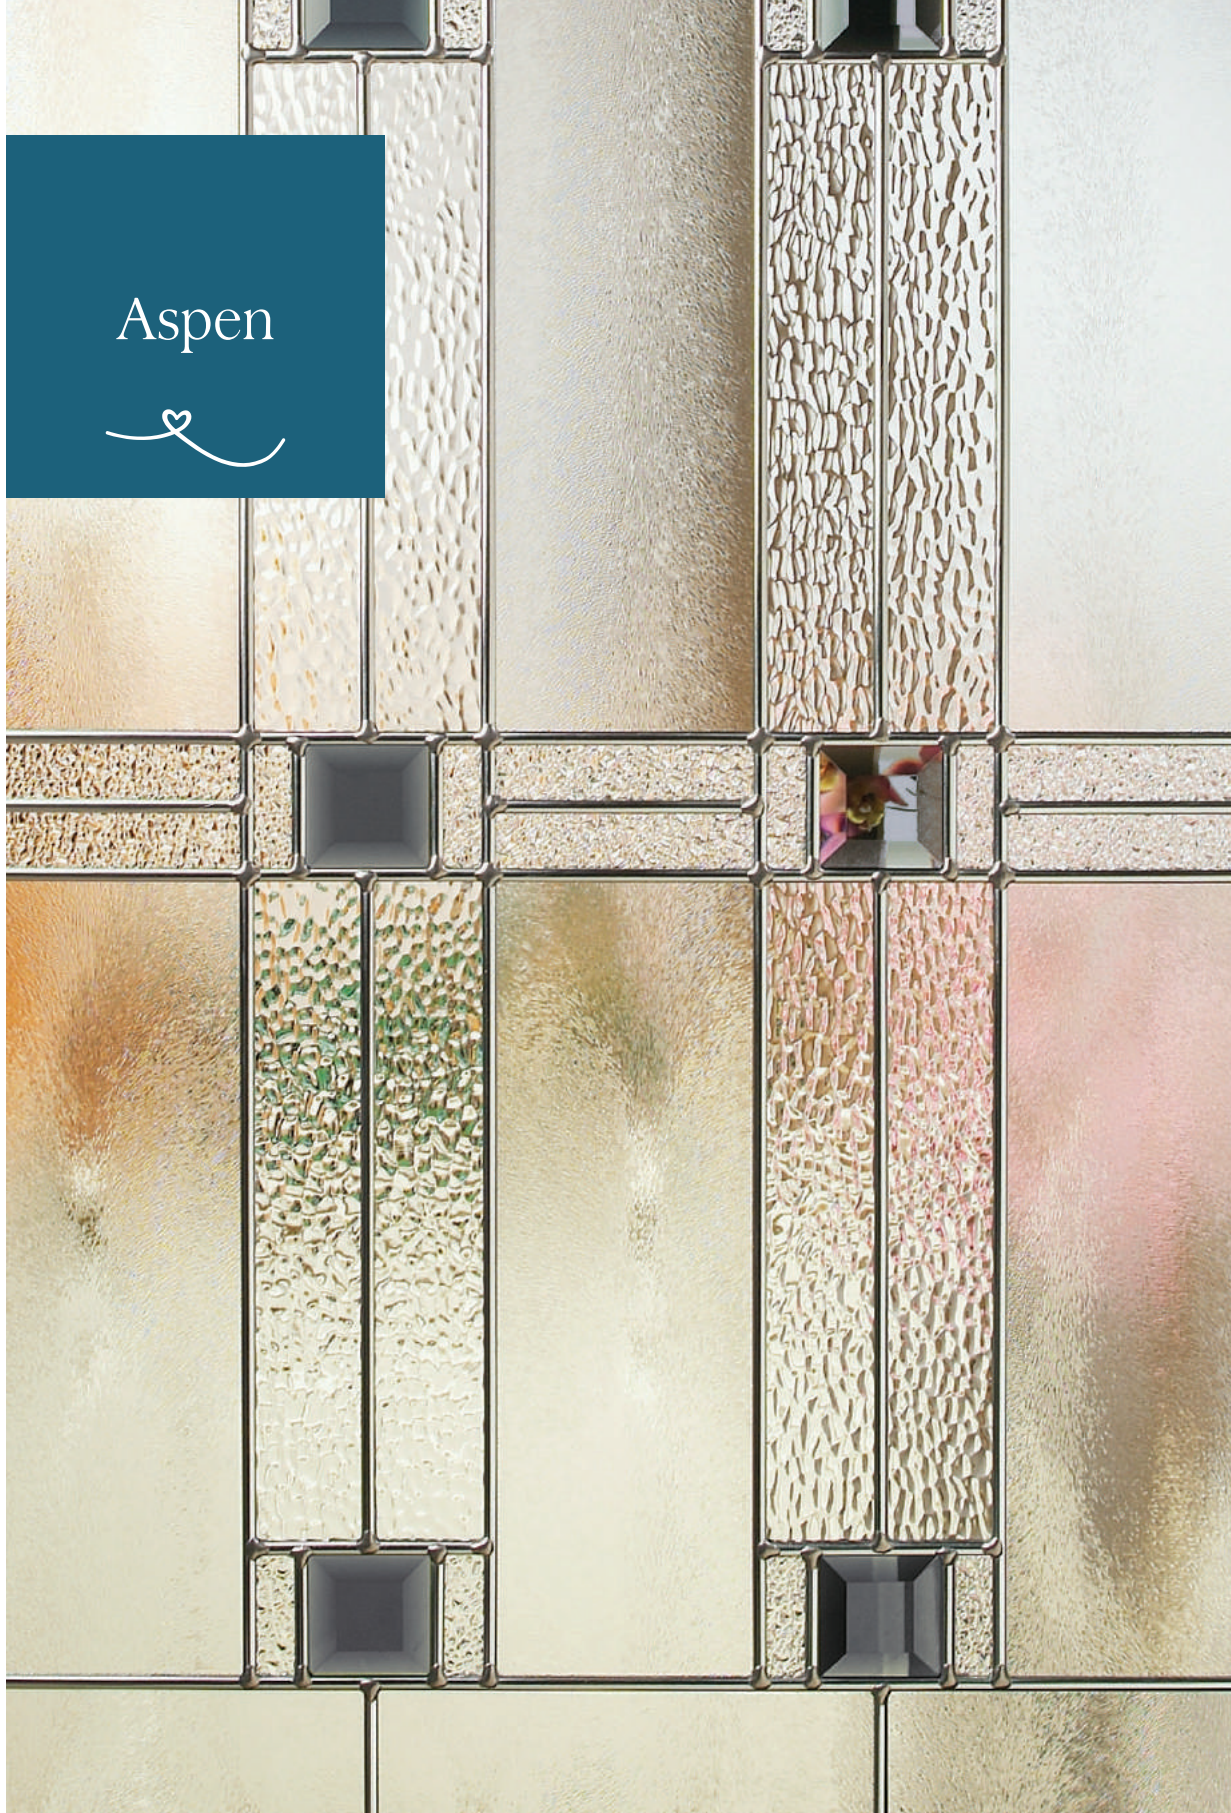

Prestige

Aspen

- Zinc coming
- Chinchilla backing glass featuring Hammered and Diamond detail
- Grey bevels
- Also available in 50mm unit for 70mm composite door