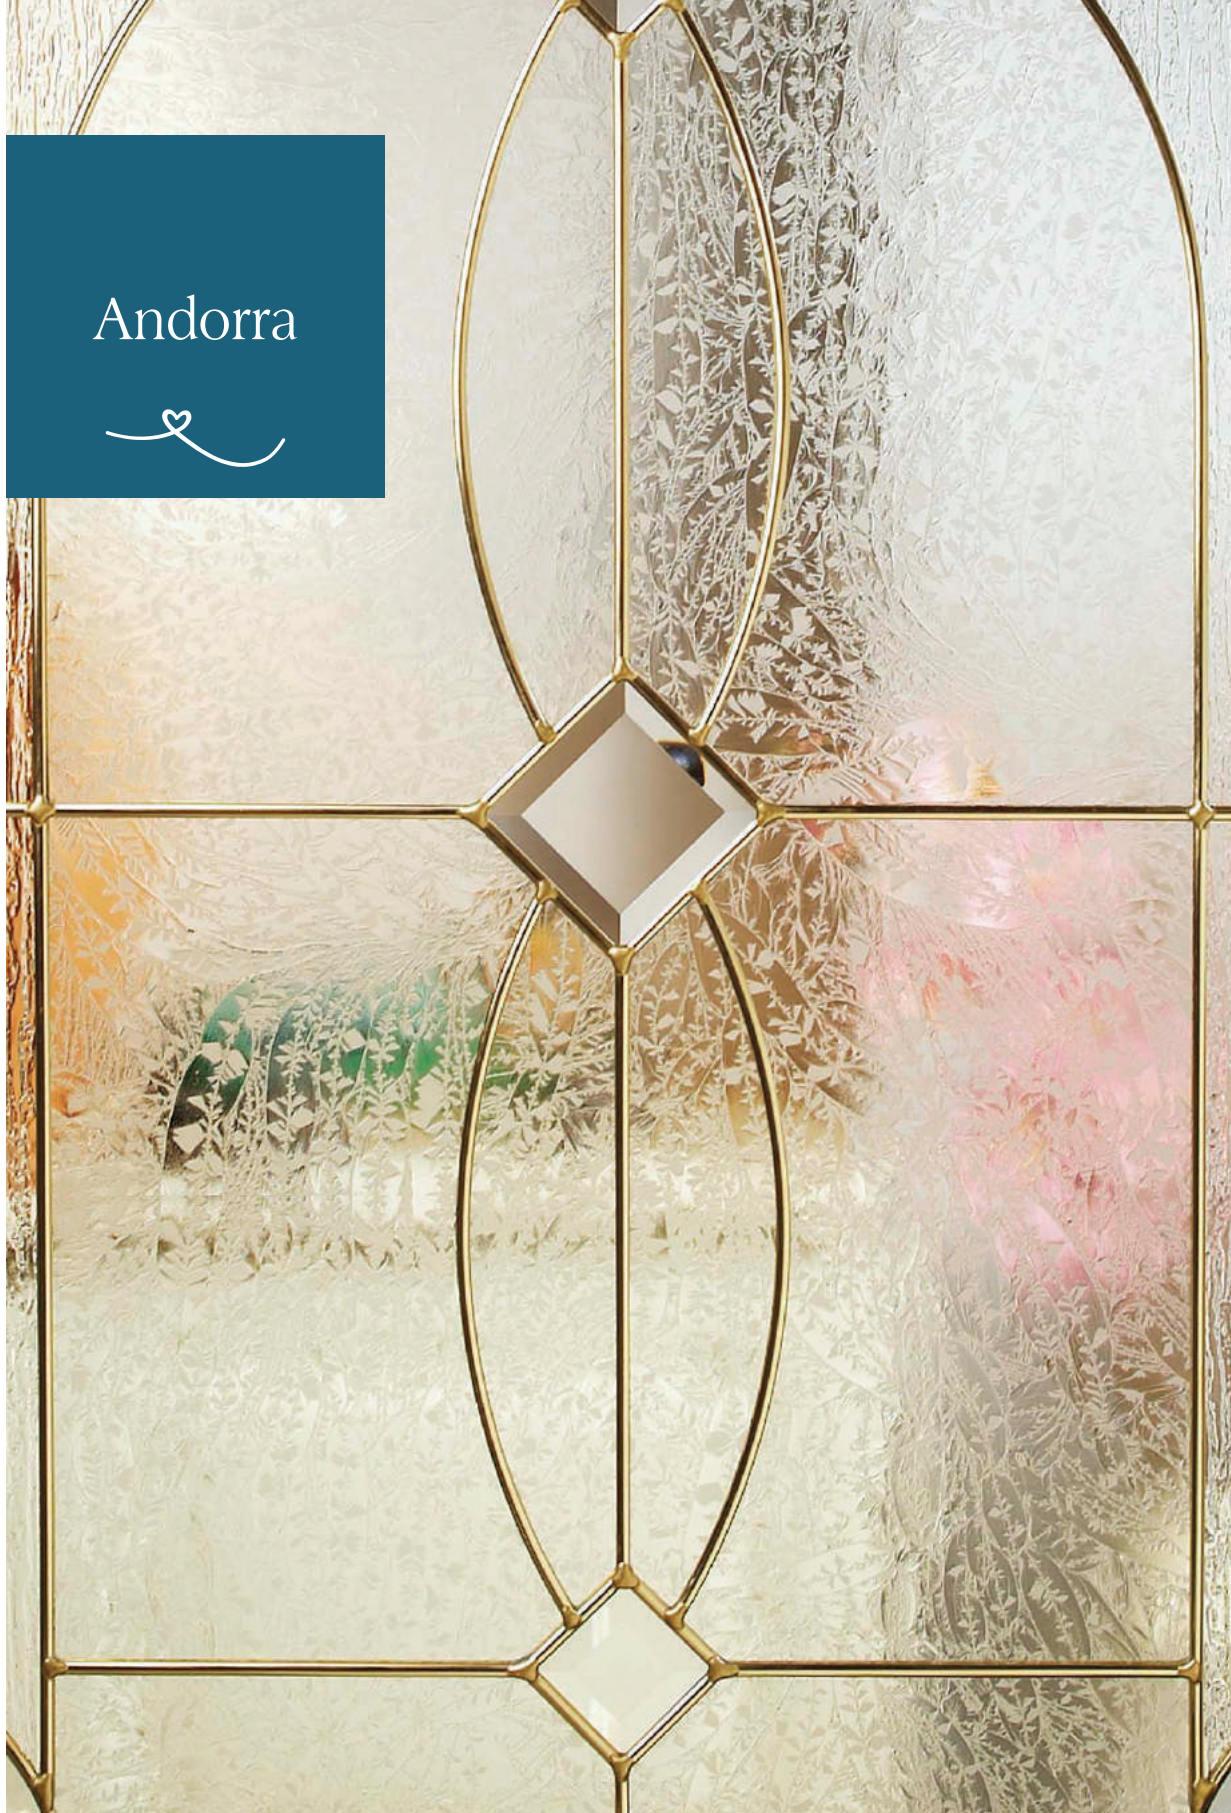

Premium

Andorra

- Zinc or brass coming
- Glue Chip backing glass
- Clear bevels