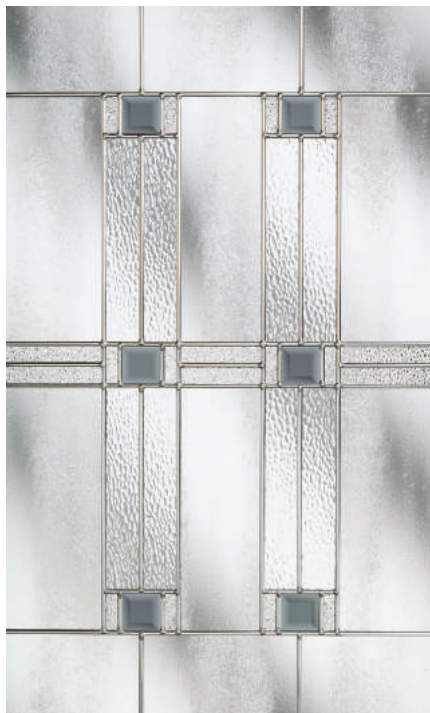

Want to see the glass you love in the door you've chosen? Check out - door-designer.co.uk

Aspen 9Q