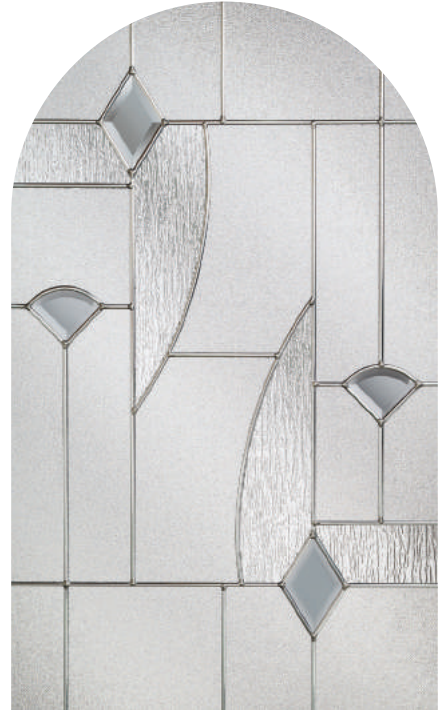

Want to see the glass you love in the door you've chosen? Check out - door-designer.co.uk

Monza 7A