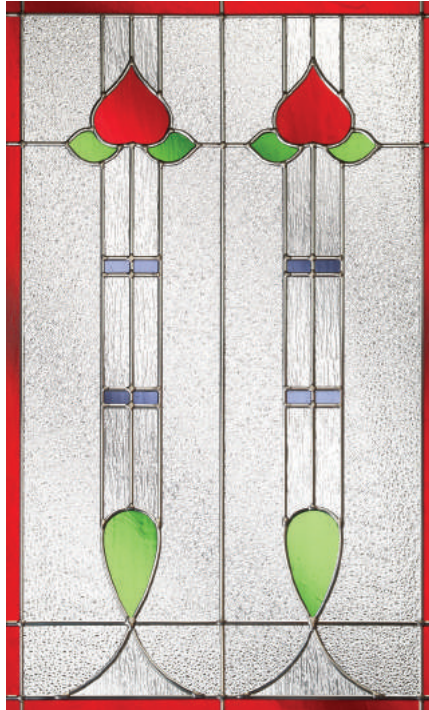

Edwardian 9Q