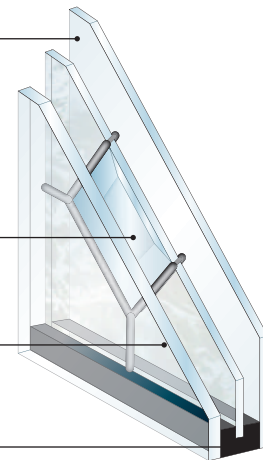

It's always time to see the light...

It's time to pick which glazing perfectly suits your taste and home.

All are triple glazed to keep in the warmth and with a large range of different designs, colours and glass patterns to choose from; you are able to give your door the perfect complementary detail.

4mm toughened rear safety glass

Decorative centre pane

6.8mm laminate external face safety glass

Truseal Decoseal