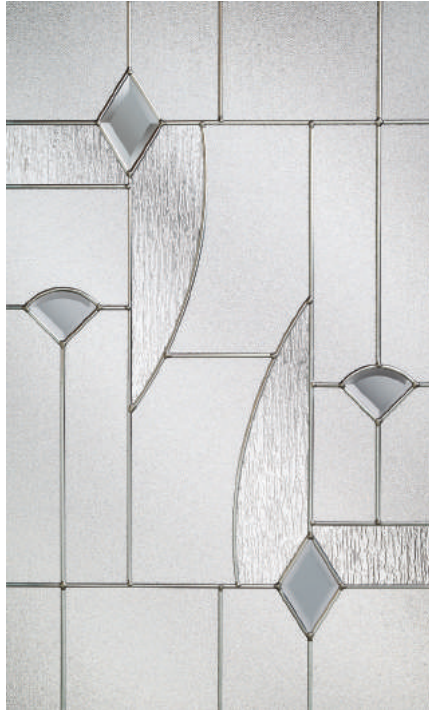

Want to see the glass you love in the door you've chosen? Check out - door-designer.co.uk

Monza 9Q