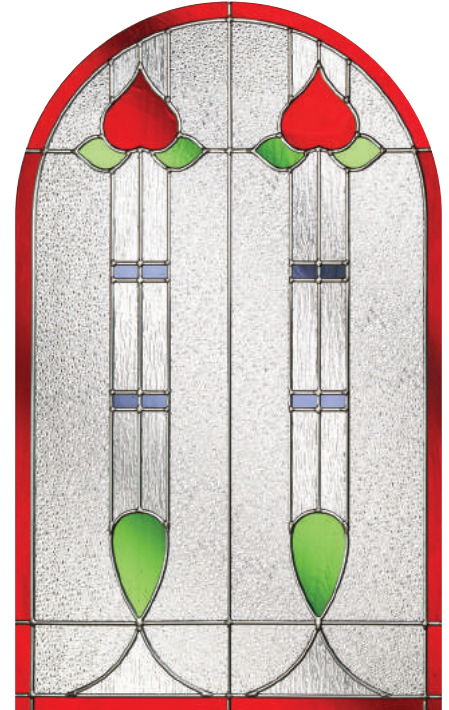

Edwardian 7A