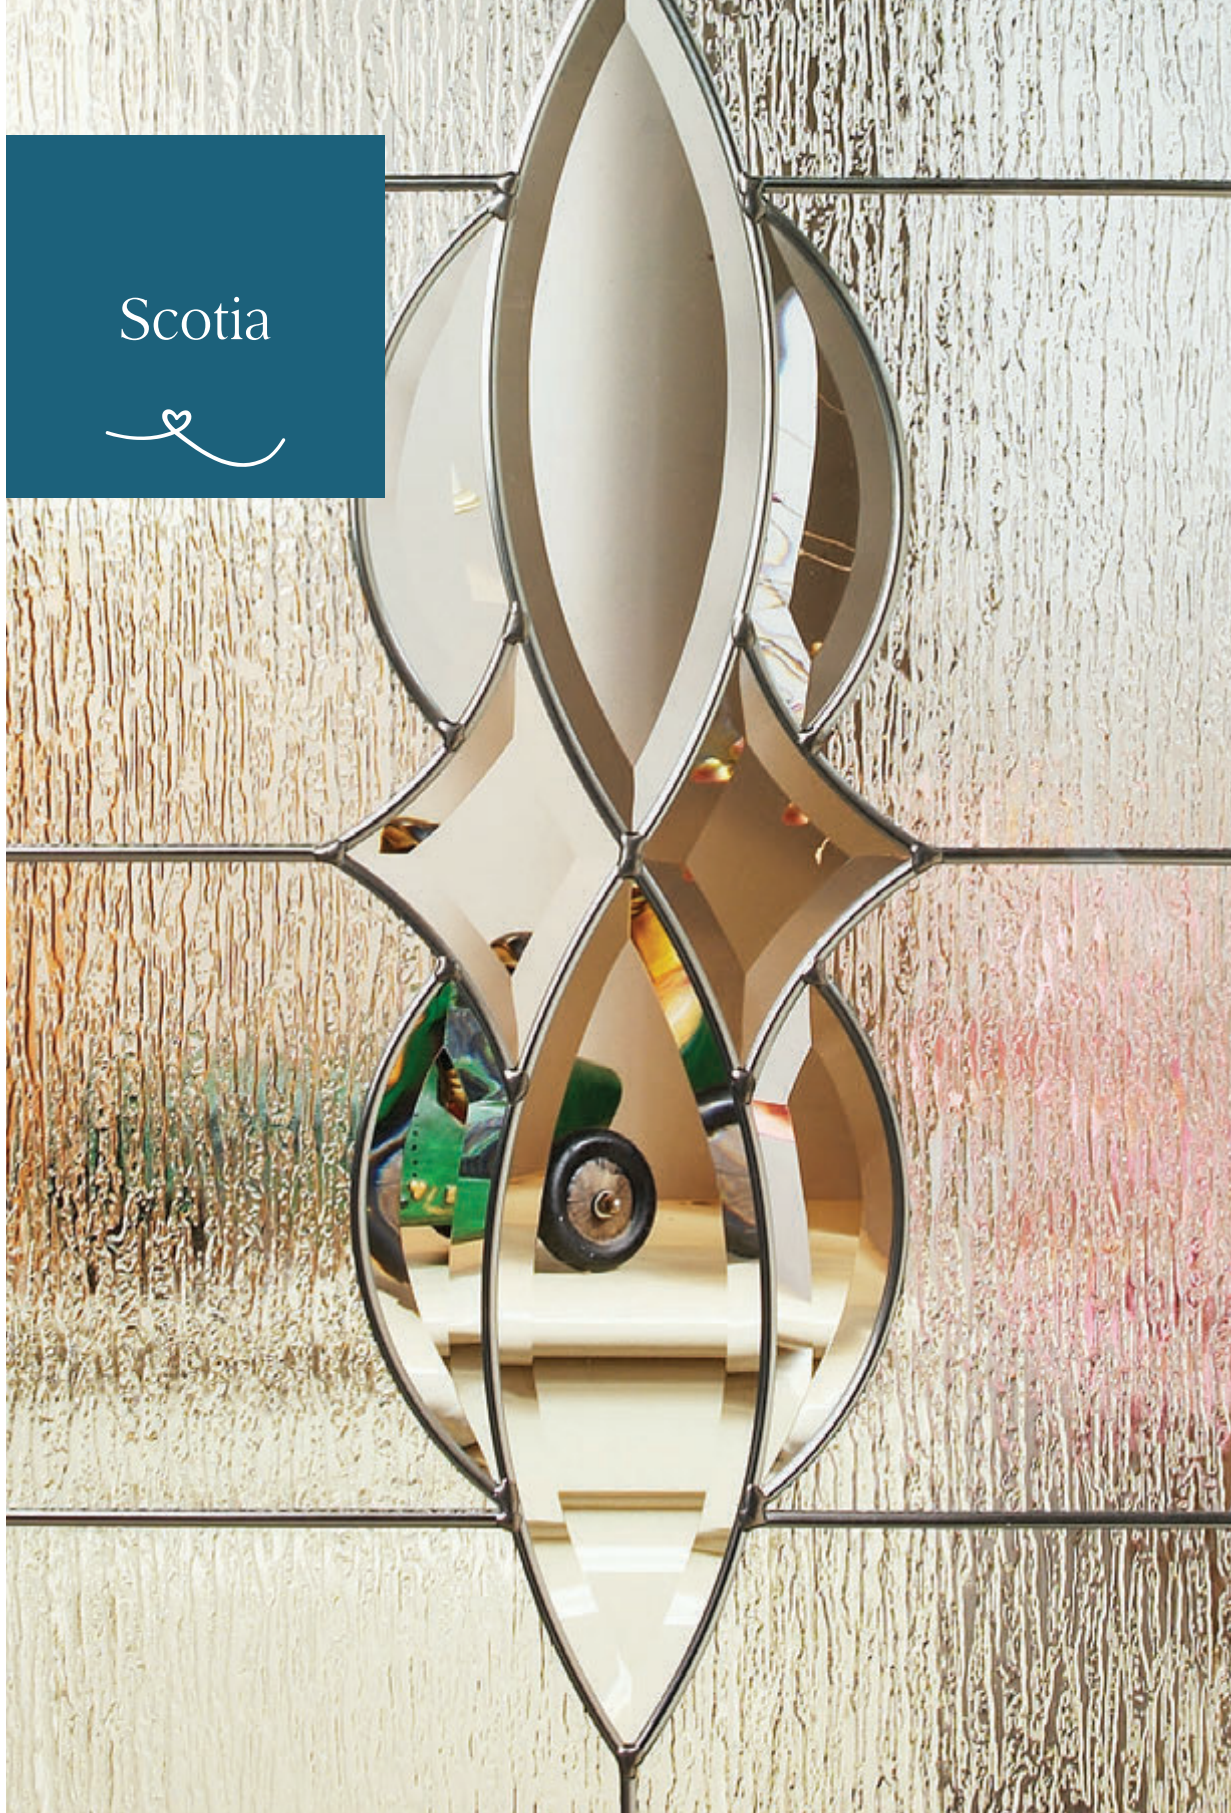

Kara 9Y

Classic

Scotia

- Zinc or brass coming
- Rain backing glass featuring 100C detail
- Clear bevels

Scotia Glass Patterns

Want to see the glass you love in
the door you've chosen? Check out -
door-designer.co.uk