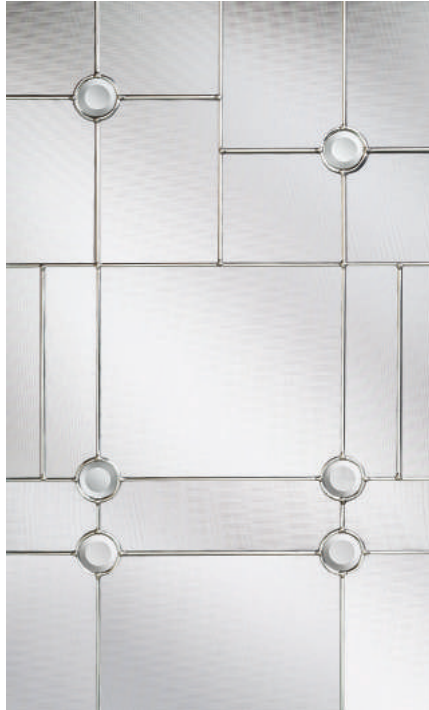

Lunna 9Y

Prestige

Trieste

- Zinc coming
- Buwen backing glass
- Clear bevels

Trieste Glass Patterns

Want to see the glass you love in the door you've chosen? Check out - door-designer.co.uk

Trieste 9N

Trieste 9Q