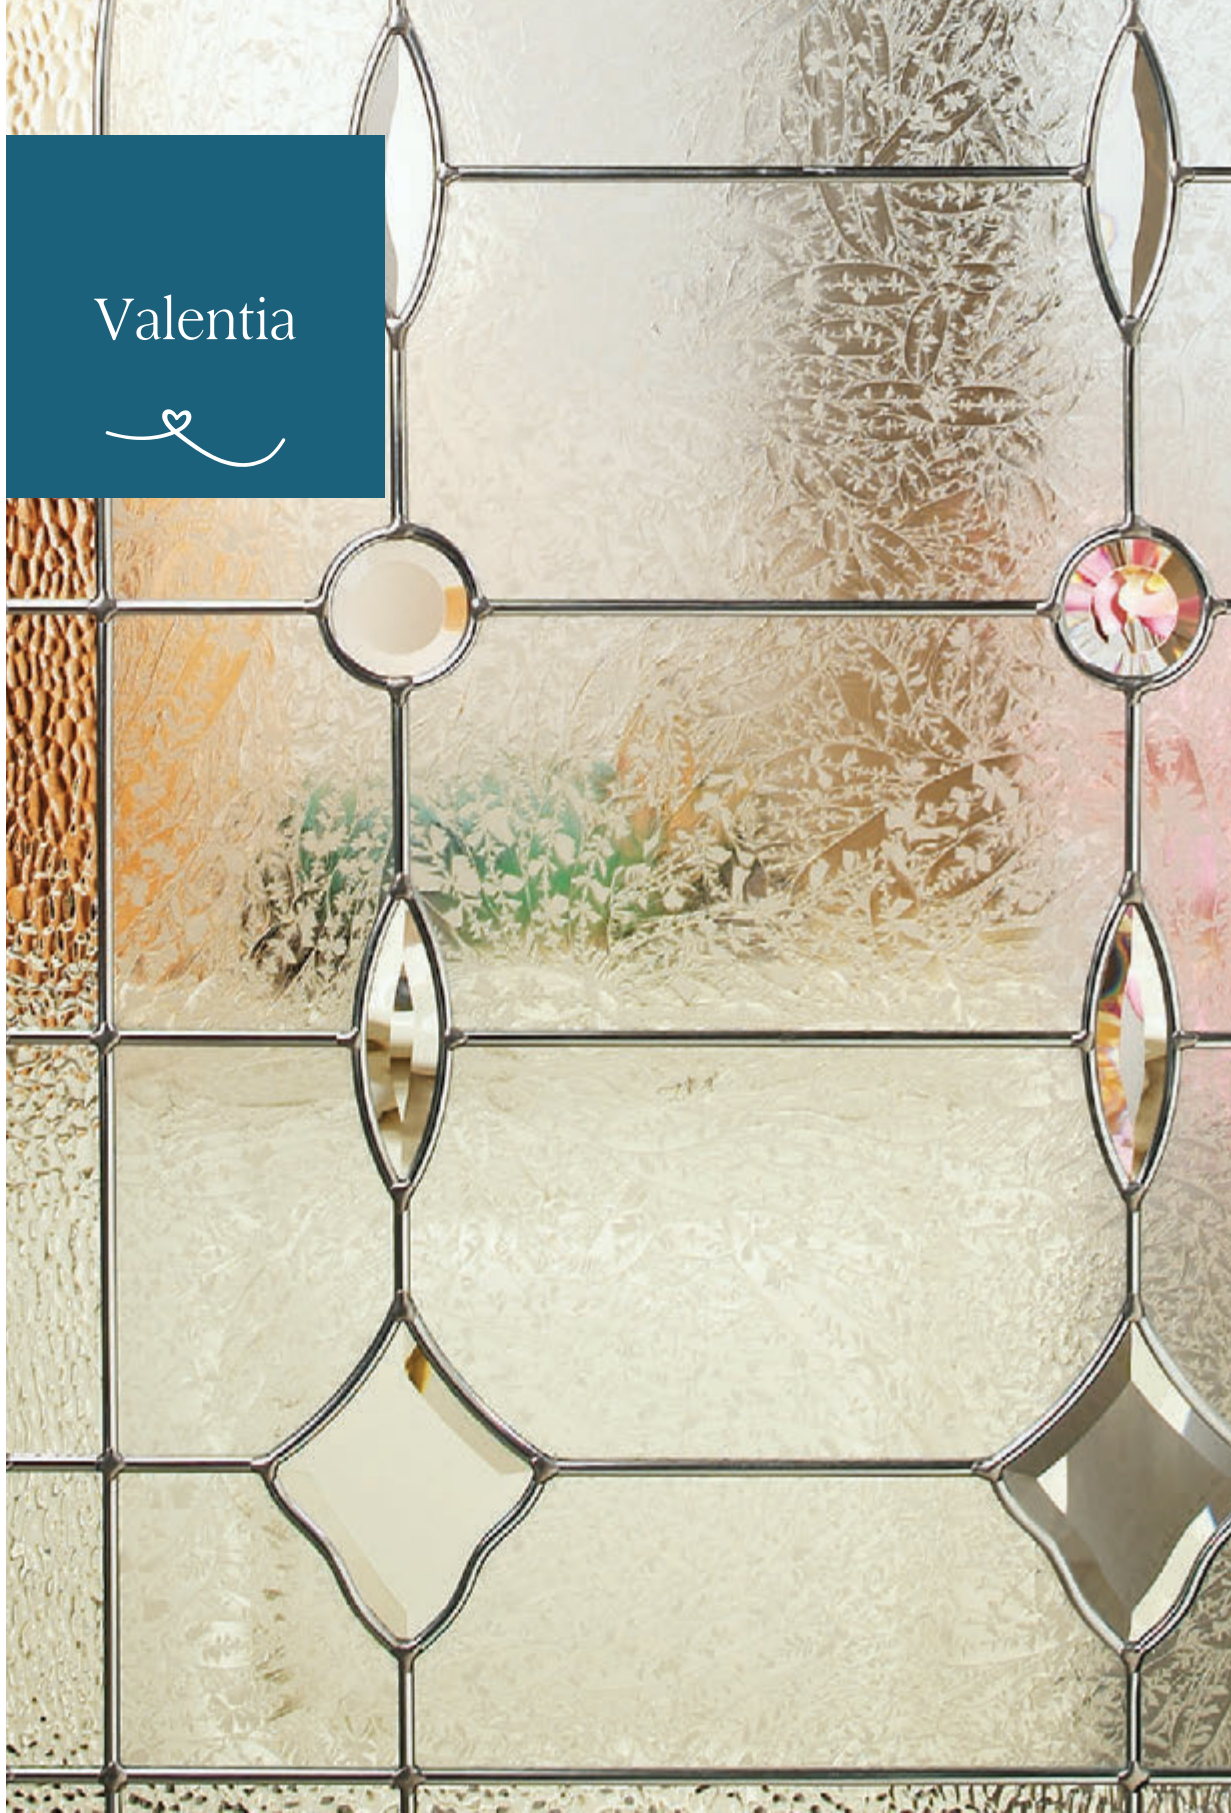

Premium

Valentia

- Zinc coming
- Glue Chip backing glass featuring Hammered detail
- Clear bevels

Valentia Glass Patterns

Want to see the glass you love in the door you've chosen? Check out - door-designer.co.uk