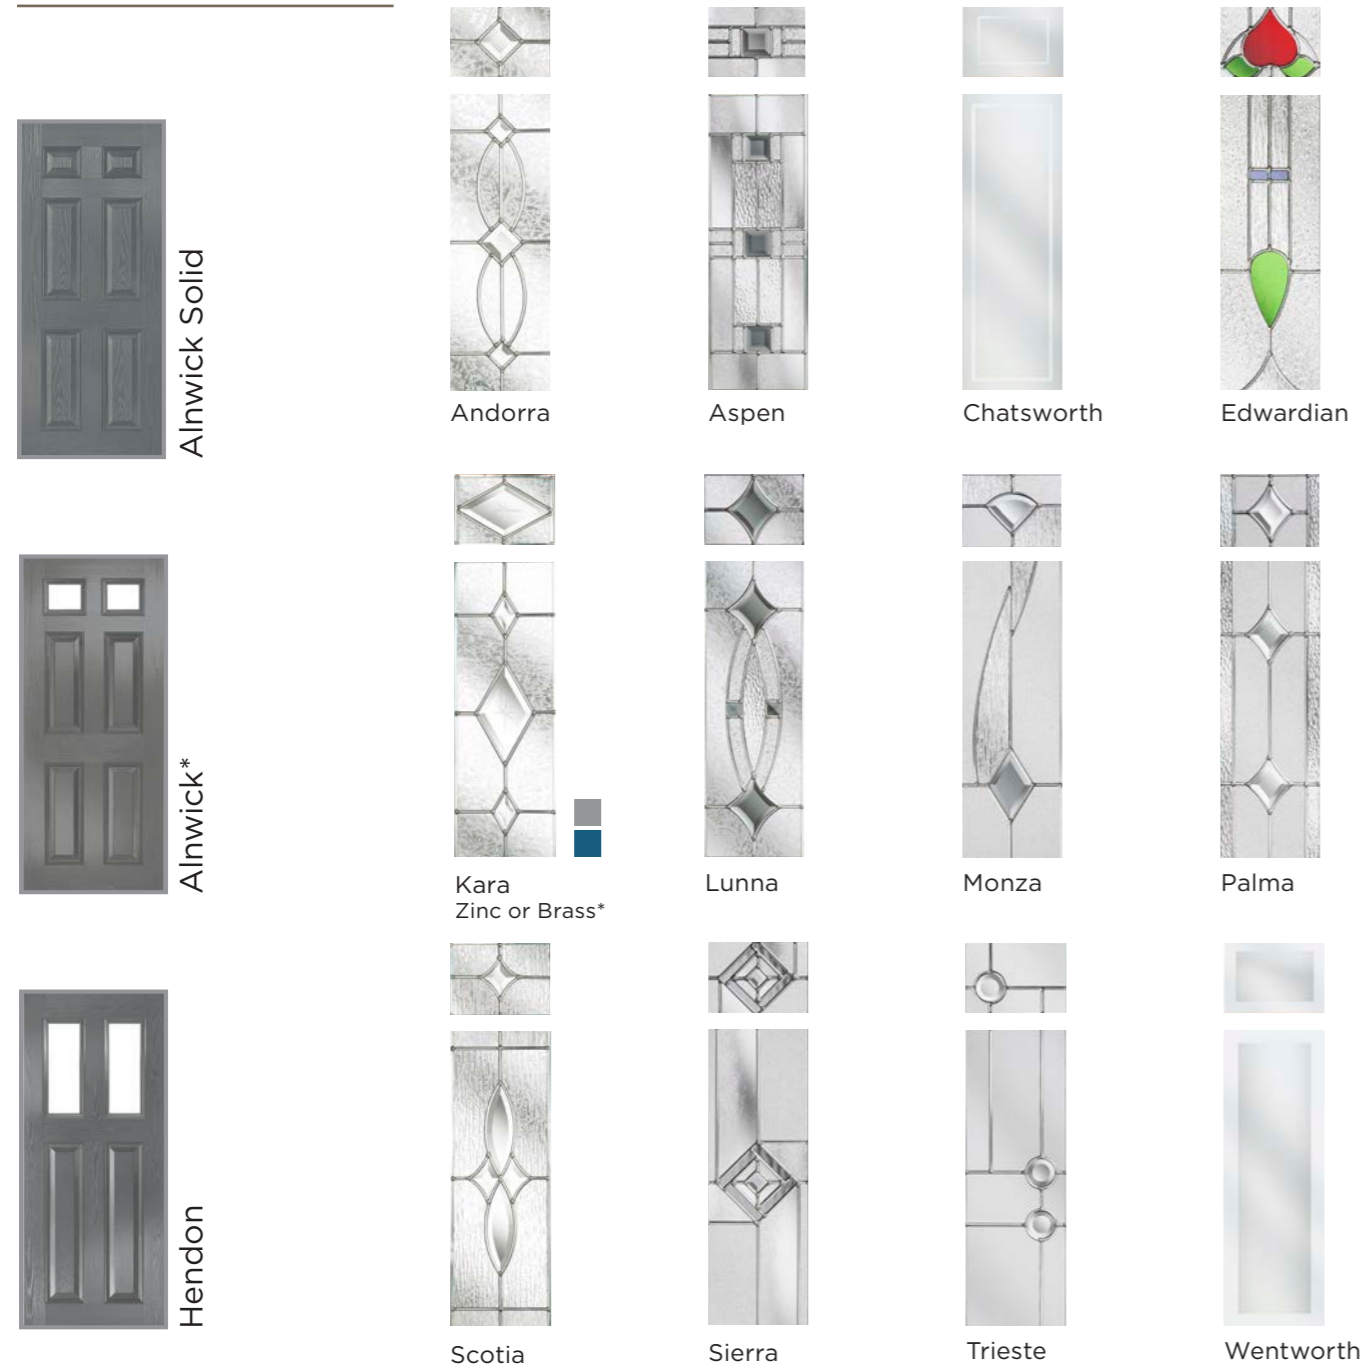

Wentworth

Matching sidelights available.

*Also available as nxt-gen, please see nxt-gen brochure for more information.

Popular
Colours

Leeds*

Main image: Leeds door in Light Grey with Palma glass.

Edinburgh*

Richmond

Popular Colours

*Also available as nxt-gen, please see nxt-gen brochure for more information.

colour match rain deflectors

Bowes*

Main image: Bowes door in Distant Blue with Lunna glass.

Matching sidelights available for Bowes door.

*Also available as nxt-gen, please see nxt-gen brochure for more information.

Popular Colours

Berkeley

Main image: Berkeley door in Pebble Grey with Edwardian glass.

The perfect solution for controlling light and privacy in your home.

Mini Blinds can be handed left or right and have a simple control mechanism to be raised or tilted with one hand. This system uses a magnetic tab rather than a traditional cord, so is completely safe for use around children. Enclosed within two panes of glass in the frame and is completely protected from damage and dust. A stylish finishing touch to any external door. Please note also available in the Conwy door.