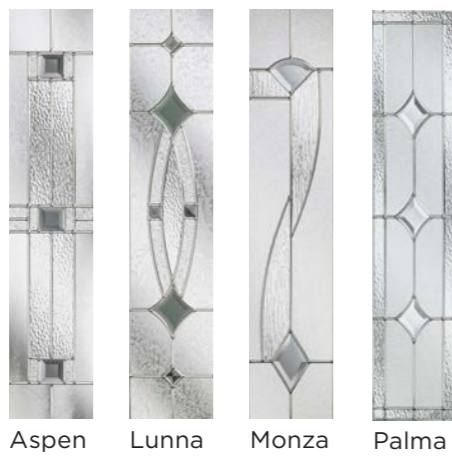

Porto
In Green

Nice
In Blue

Athens
In Red

Dublin
In Premium Chartwell

Our solid composite doors are great for those who require complete privacy.

Rome

Berlin

Contemporary City Collection

Main image: Hamburg door in Ultramarine Blue with Trieste glass.

Barcelona

Madrid

Munich

Florence

Hamburg
In Honey Beige with Sierra glass

Helsinki
In Duck Egg with Trieste glass

Naples
In Agate Grey with Radiant glass

Aspen Lunna Monza Palma

Andorra Aspen

Lunna Palma

Canvas Wentworth Lyon Antwerp

Contemporary City Collection

Our Contemporary City Collection doors are an eagerly anticipated addition to our already popular contemporary range. These on-trend grooved styles will make a statement on your home.