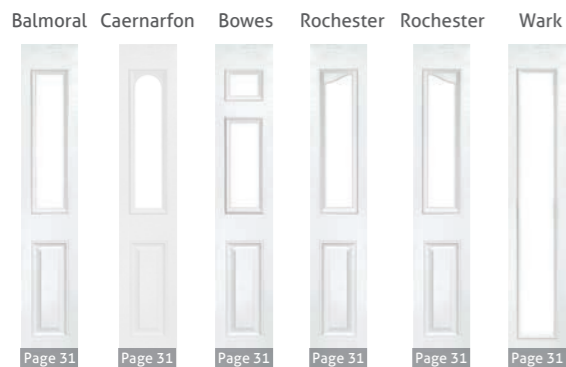

Traditional Door Styles and Sidelights