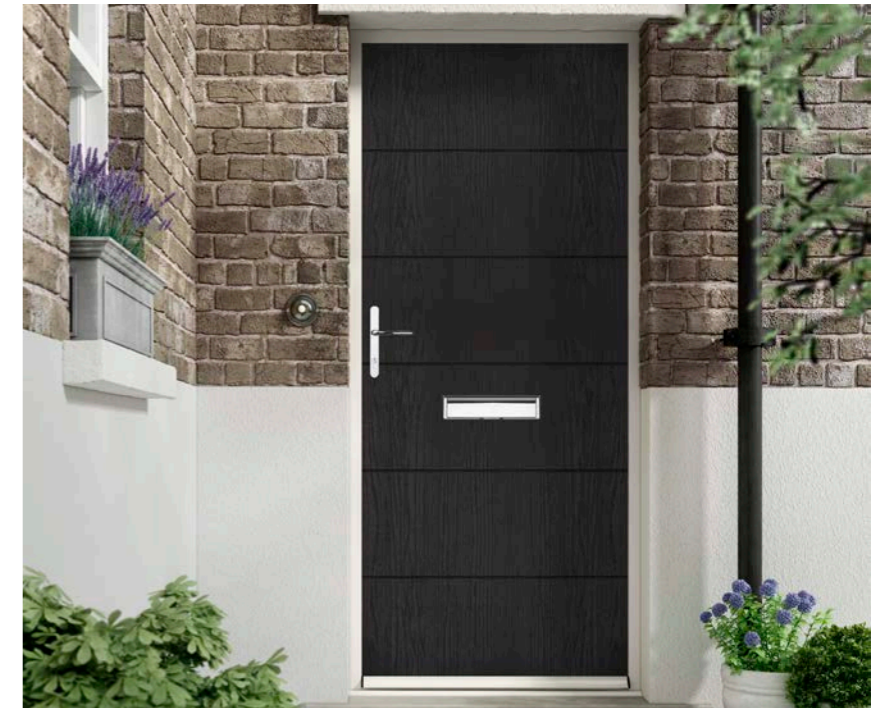

Contemporary City Collection

Our Contemporary City Collection doors are an eagerly anticipated addition to our already popular contemporary range. Six on-trend solid grooved styles that are sure to make a statement on your home.

✓ **50% more** thermally efficient than the alternatives.

Our solid composite doors are great for those who require complete privacy.