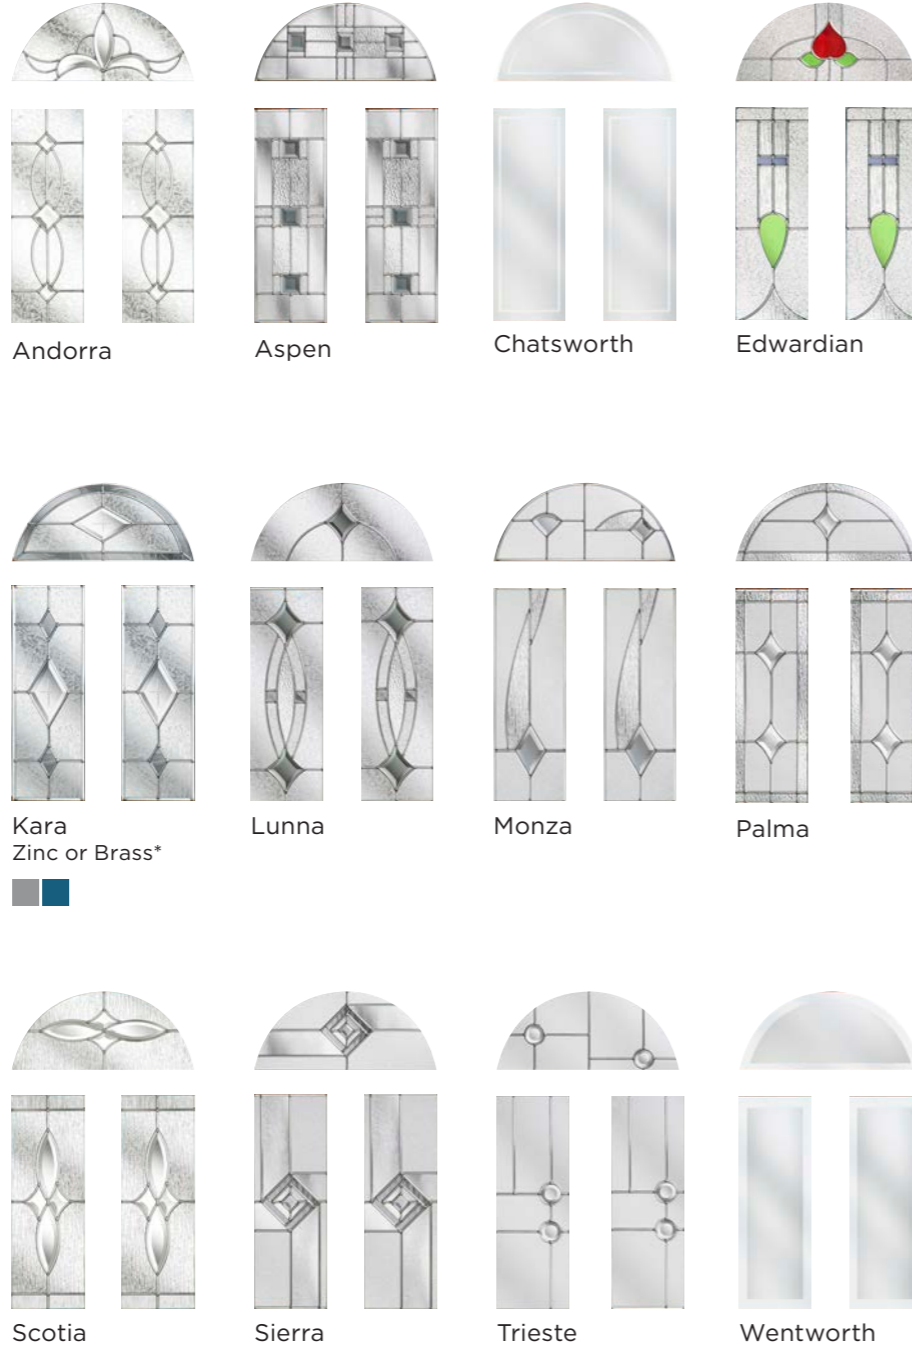

Balmoral*

Main image: Balmoral door in Honey Beige with Wentworth glass.

Balmoral Solid

Caernarfon

Rochester

Andorra

Aspen

Chatsworth

Wentworth

Matching sidelights available.

*Also available as nxt-gen, please see nxt-gen brochure for more information.

Popular
Colours

Leeds*

Main image: Leeds door in Light Grey with Palma glass.

Edinburgh*

Richmond

Popular Colours

*Also available as nxt-gen, please see nxt-gen brochure for more information.

colour match rain deflectors

Bowes*

Main image: Bowes door in Distant Blue with Lunna glass.

Matching sidelights available for Bowes door.

*Also available as nxt-gen, please see nxt-gen brochure for more information.

Popular Colours

Berkeley

Main image: Berkeley door in Pebble Grey with Edwardian glass.

The perfect solution for controlling light and privacy in your home.