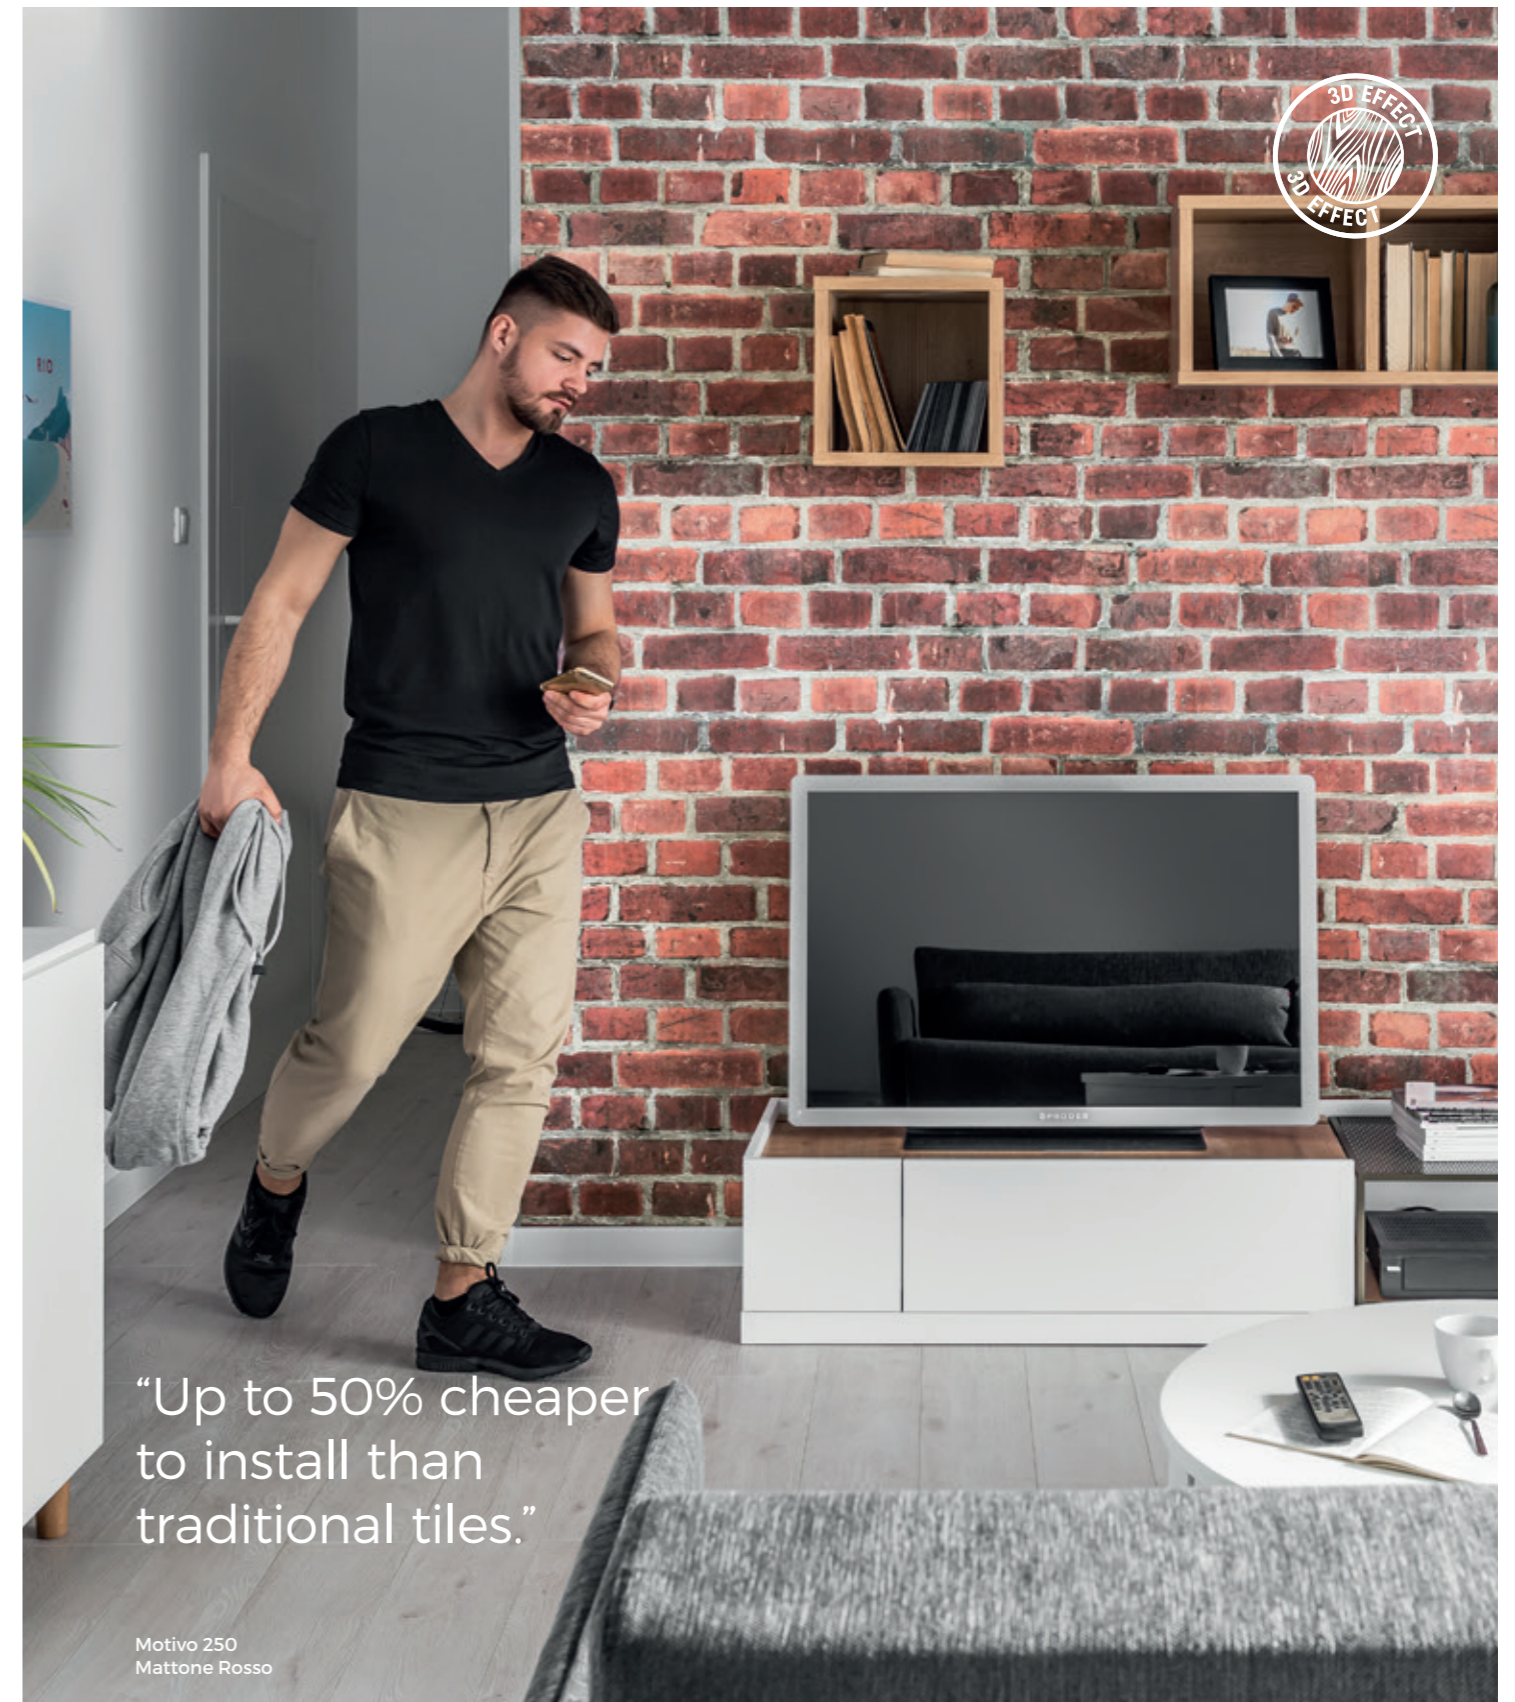

“Up to 50% cheaper to install than traditional tiles.”

Motivo 250
Mattone Rosso