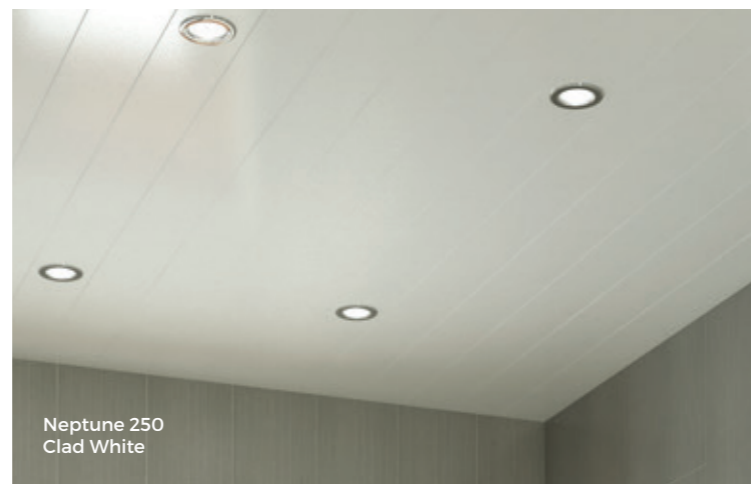

Neptune 250mm wide panels are supplied in packs of 4 providing a pattern coordinated coverage of 2.6m².

Neptune 250
Pergamon Marble

Each pack contains:
4 pattern matched panels*

* Neptune Moderna White & Silver is 200mm wide and supplied in packs of 5 for both 2.6m and 4m.