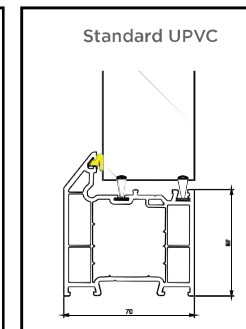

Thresholds

Our three threshold choices include standard uPVC or two aluminium options.