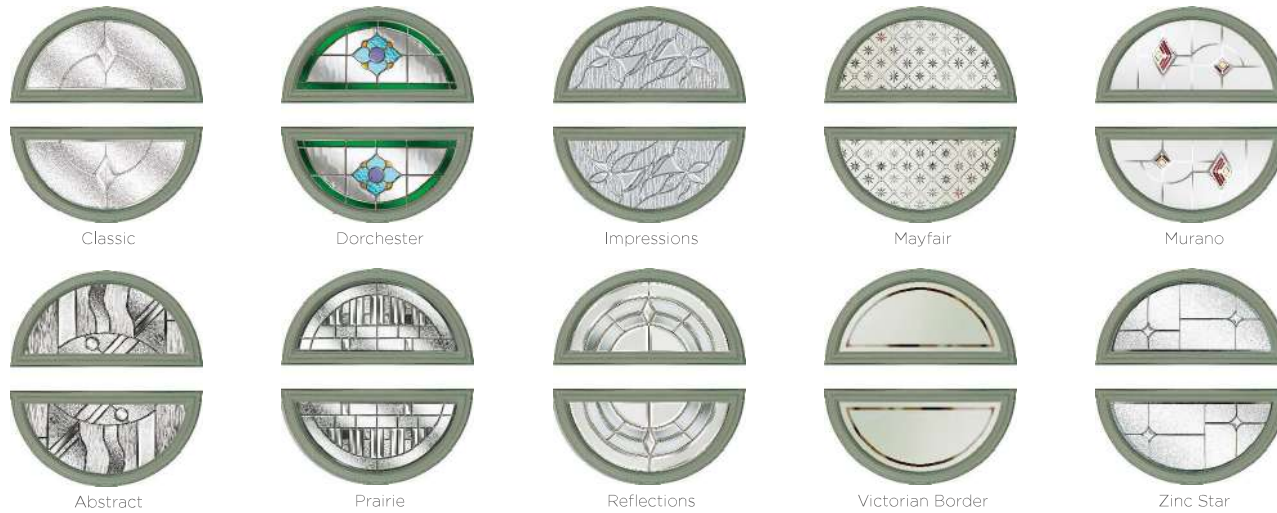

Duck Egg Blue

Irish Oak

Chartwell Green

The All Rounder

The Kent door really is unique with its glazing design almost going full circle. This style looks equally good with one of the comprehensive glass designs as it does with simple satin glass.

10 Decorative Glass Options

Classic

Dorchester

Impressions

Mayfair

Murano

Abstract

Prairie