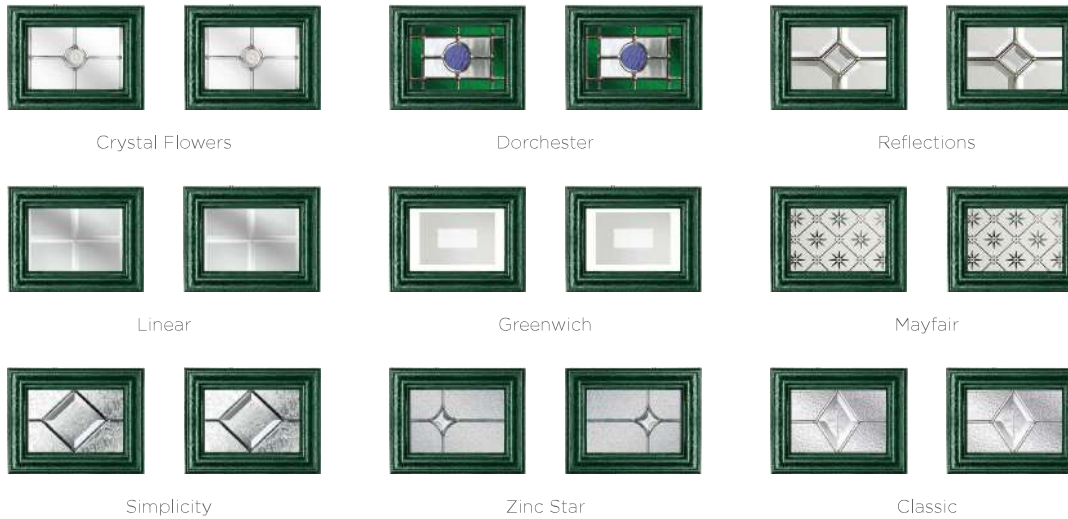

Chartwell Green

Traditional Edge

The Highbury is a truly traditional design with an edge, incorporating clean, crisp glazing angles for a classic style.

Highbury
Colour - Black
Glass - Classic

3 Decorative Glass Options

Zinc
Star

Classic

Mayfair

Majestic Masterpiece

The Middleton door complements authentic Edwardian and Georgian architecture with the option to include glazing in the top panels.

9 Decorative Glass Options

Middleton
Colour - Green
Glass - Greenwich