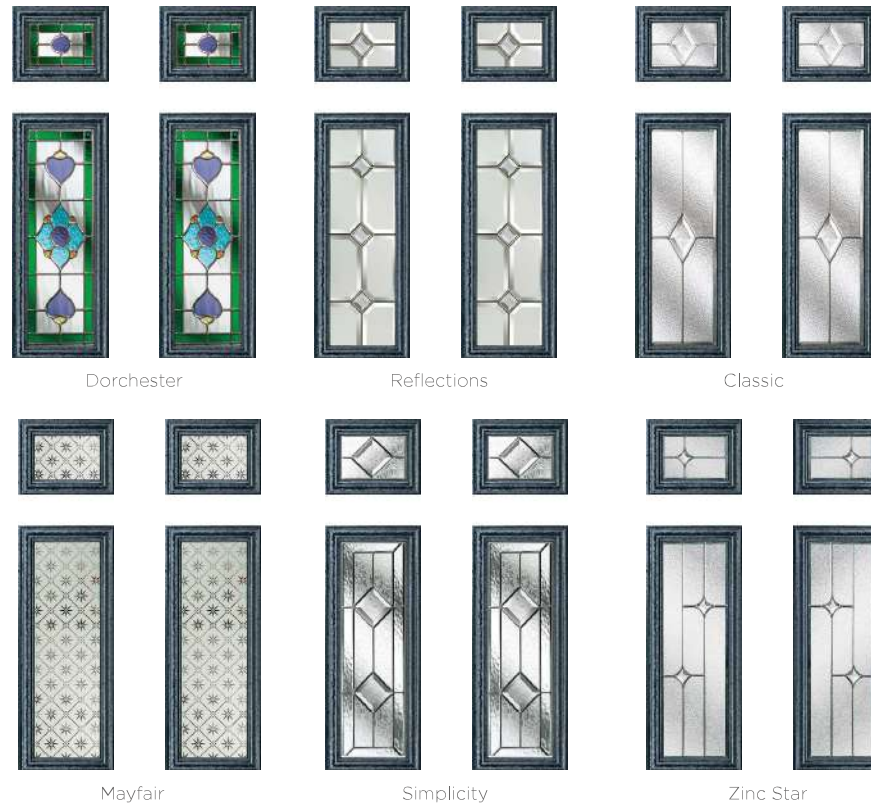

- French Grey
- Foiled White
- Anthrax Grey
- Oak
- Schwarzbraun
- Rosewood
- Cream
- Agate Grey