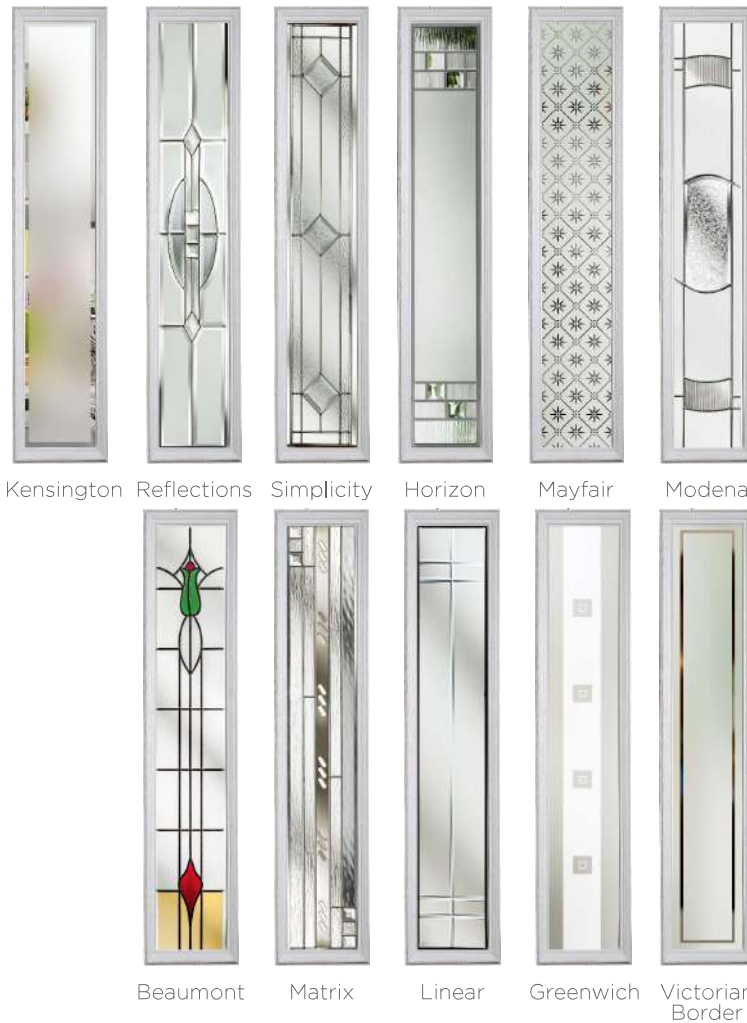

Cream

Agate Grey

Stylishly Sleek

This confident and simple door makes a stylish addition to any home. Available solid or glazed with eleven glass options, the Aston is a door you can count on.

11 Decorative Glass Options