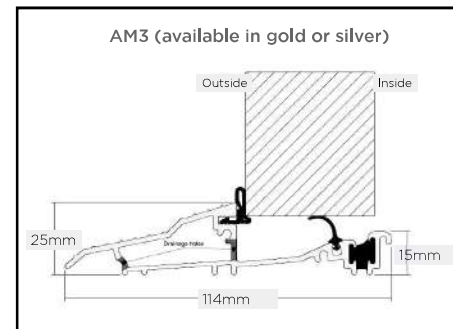

Thresholds

Our three threshold choices include standard uPVC or two aluminium options.