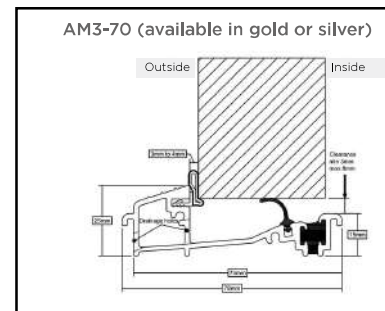

Thresholds

Our three threshold choices include standard uPVC or two aluminium options.