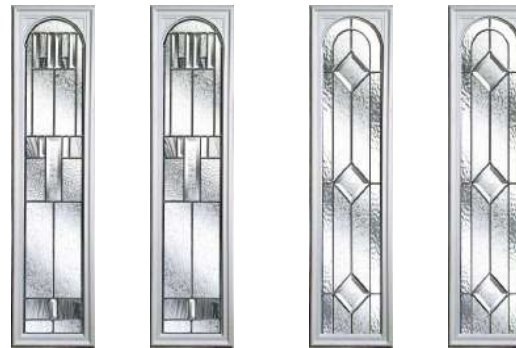

An Elegant Twist

Similar to the Whitmore but with an elegant twist, the Elmhurst offers a softer look with curved arch glazing.

5 Decorative Glass Options

Prairie

Simplicity